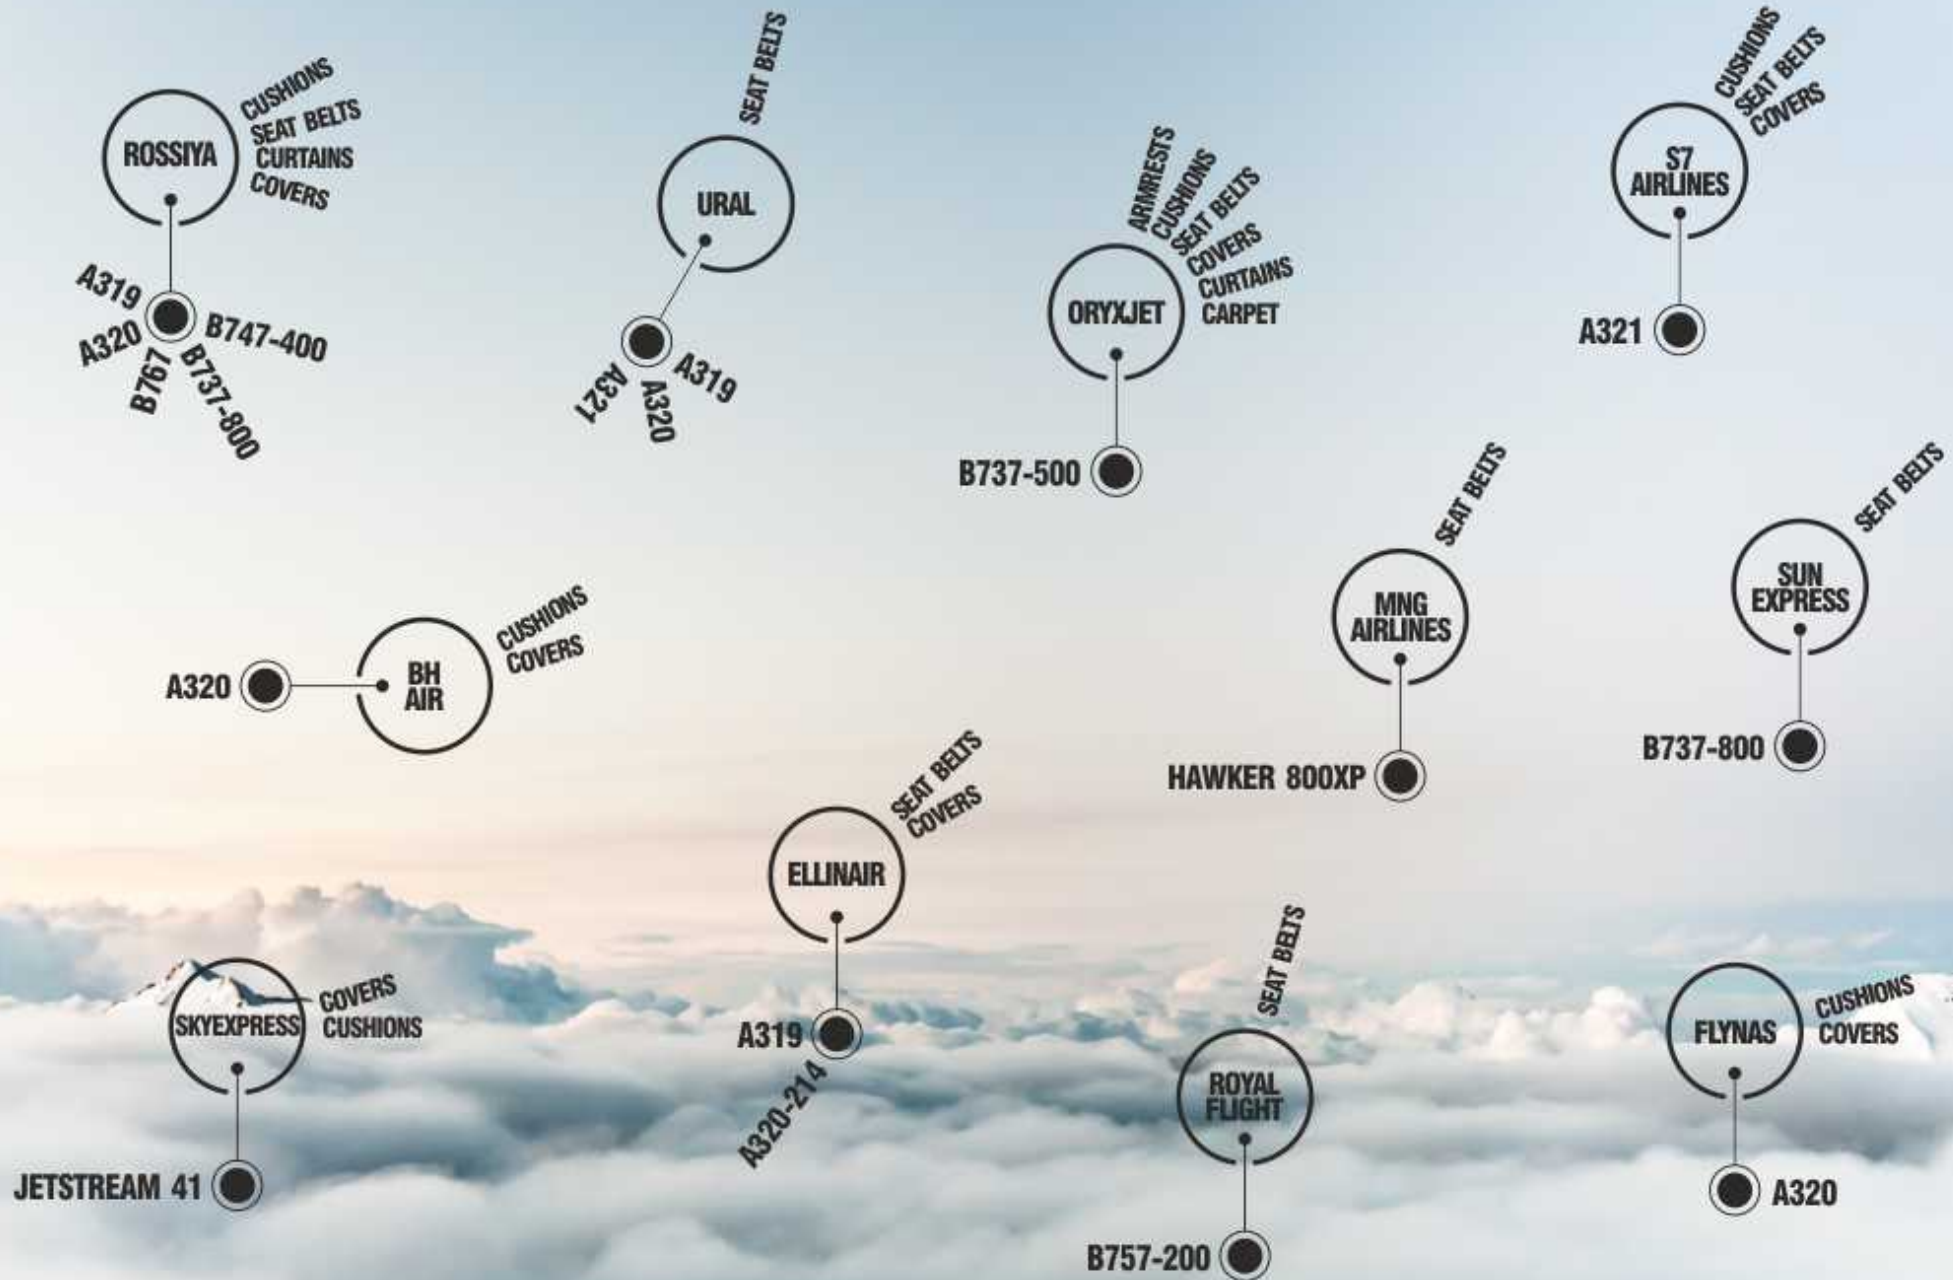

MINOR & MAJOR MODIFICATIONS

* Cabin interiors retrofit & seats refurbishment with AnjouAero products