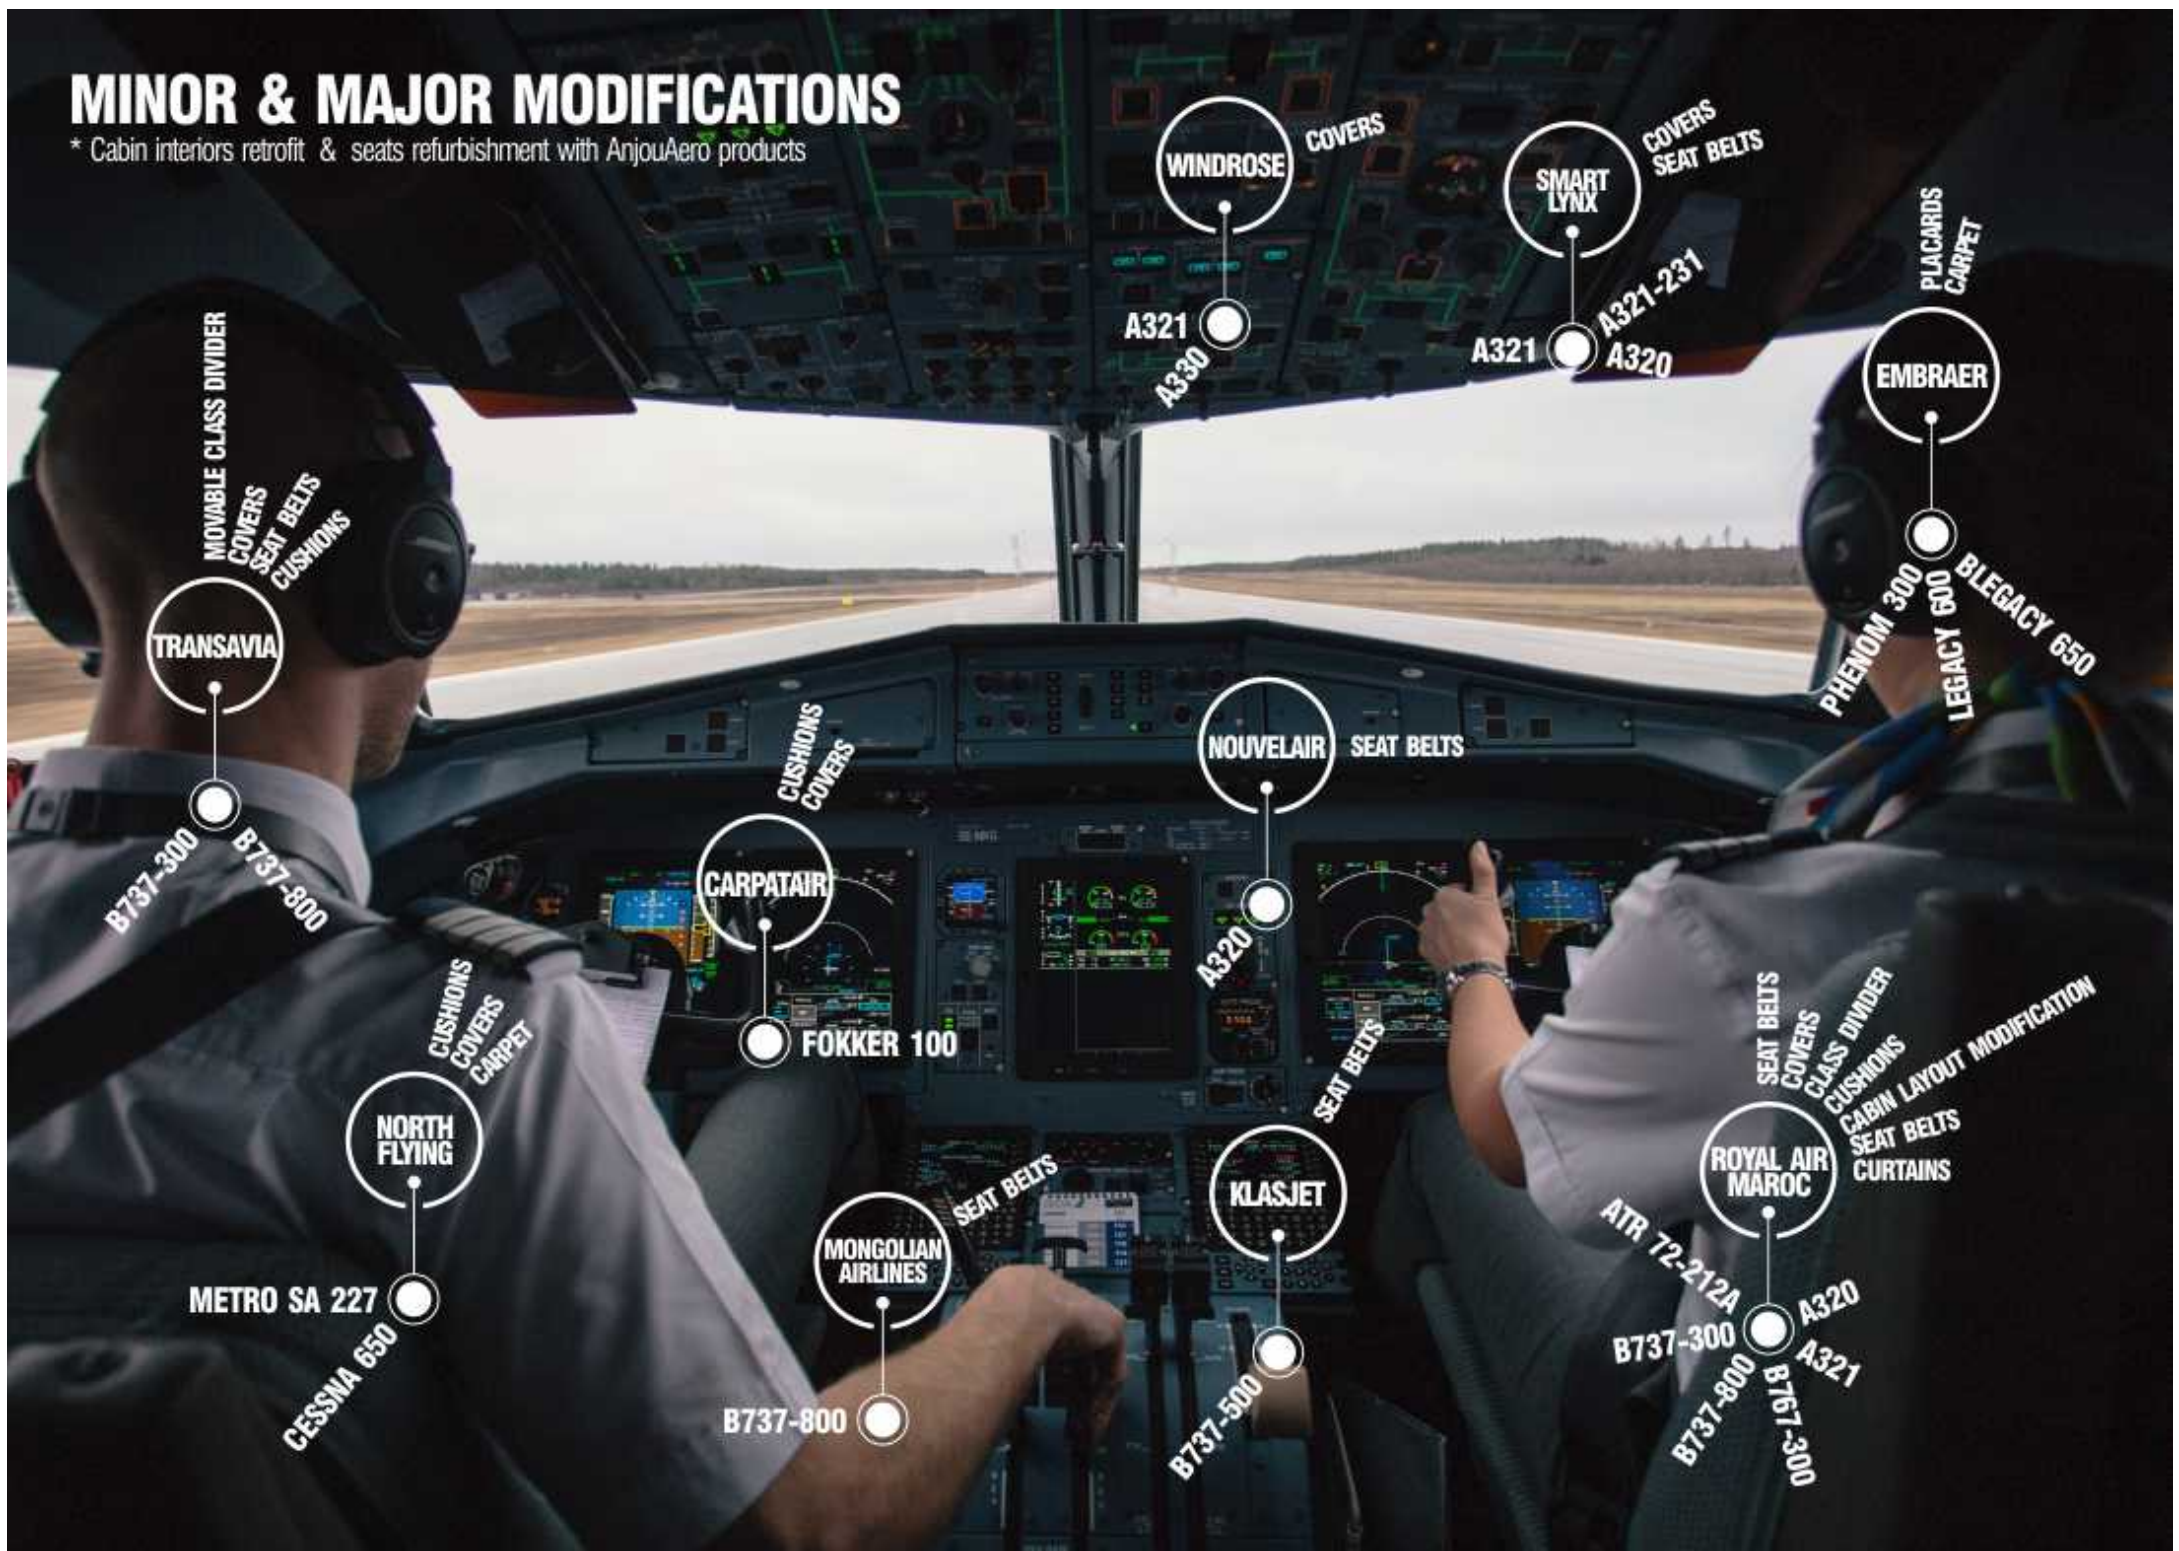

B737-800
ATR72
A319
A340
A330

B737-700
B737-400
B737-300

ATR 72-500
ATR 42-500

A321
A320
A319

MINOR & MAJOR MODIFICATIONS

* Cabin interiors retrofit & seats refurbishment with AnjouAero products

MOVABLE CLASS DIVIDER
COVERS
SEAT BELTS
CUSHIONS